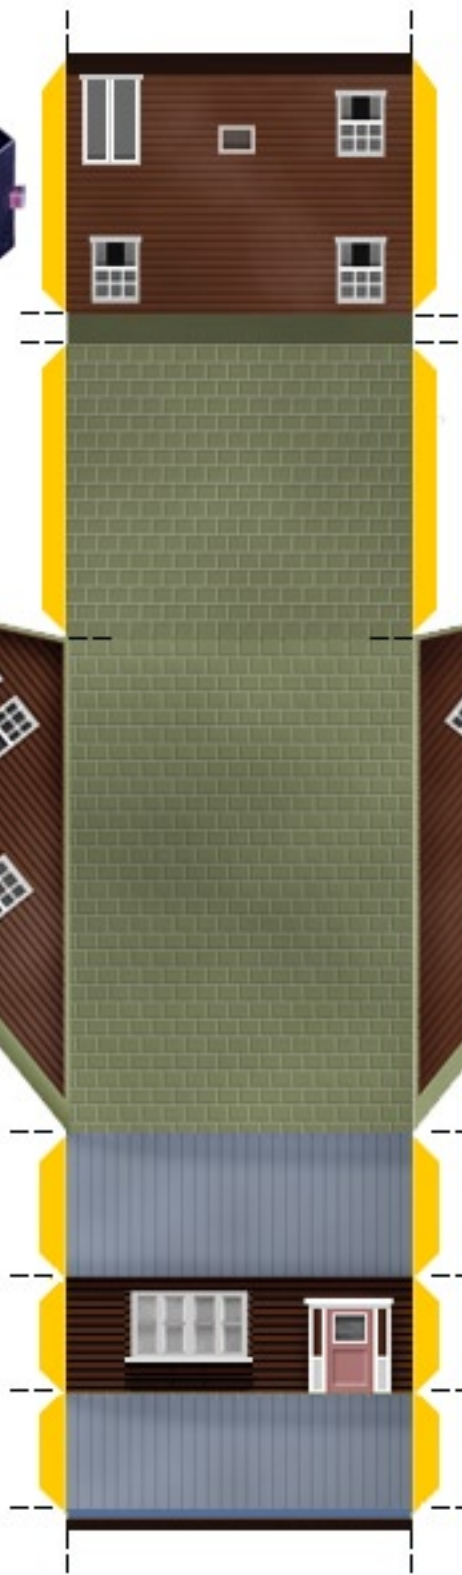

VICTORIAN COTTAGE

This is an example of a Queen Ann-style house, typically built around the turn of the century.

© 2001 Pierre Fontaine

first floor
bay window

second story
dormer supports

first
floor
bay
window

bay
windows (2)

porch

chimney

attic
dormer